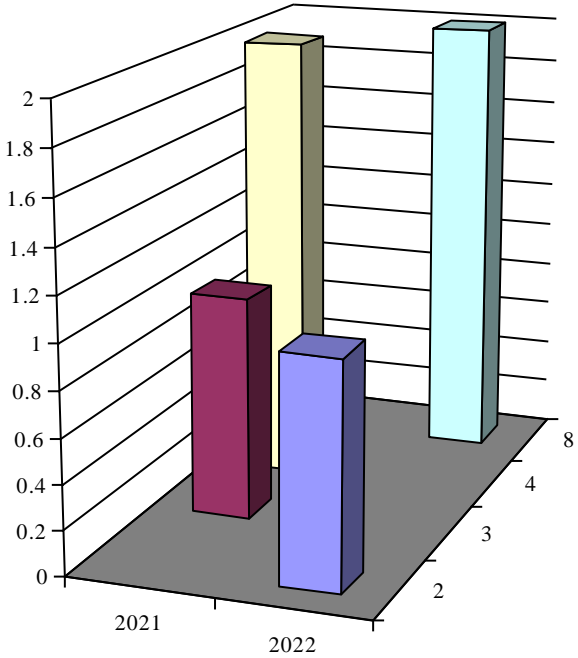

**Archdiocese of St. Louis
The Reclamation Center
Web Statistics Item Reservation Inventor**

Inventor Advent Wreath

Year	Count
2021	3

Year	Month	Inventory	Count
2021	3	Advent Wreath	1

Inventor Alb

	2021	2022
■ 2		1
■ 3	1	
■ 4	2	
■ 8		2

Year	Month	Inventor	Count
2021	3	Alb	1
2021	4	Alb	2
2022	2	Alb	1
2022	8	Alb	2

Inventor Alb w/Hood

	2023
■ 1	1

Year	Month	Inventory	Count
2023	1	Alb w/Hood	1

Inventor Altar

	2020	2023
■ 5		1
■ 12	1	

Year	Month	Inventory	Count
2020	12	Altar	1
2023	5	Altar	1